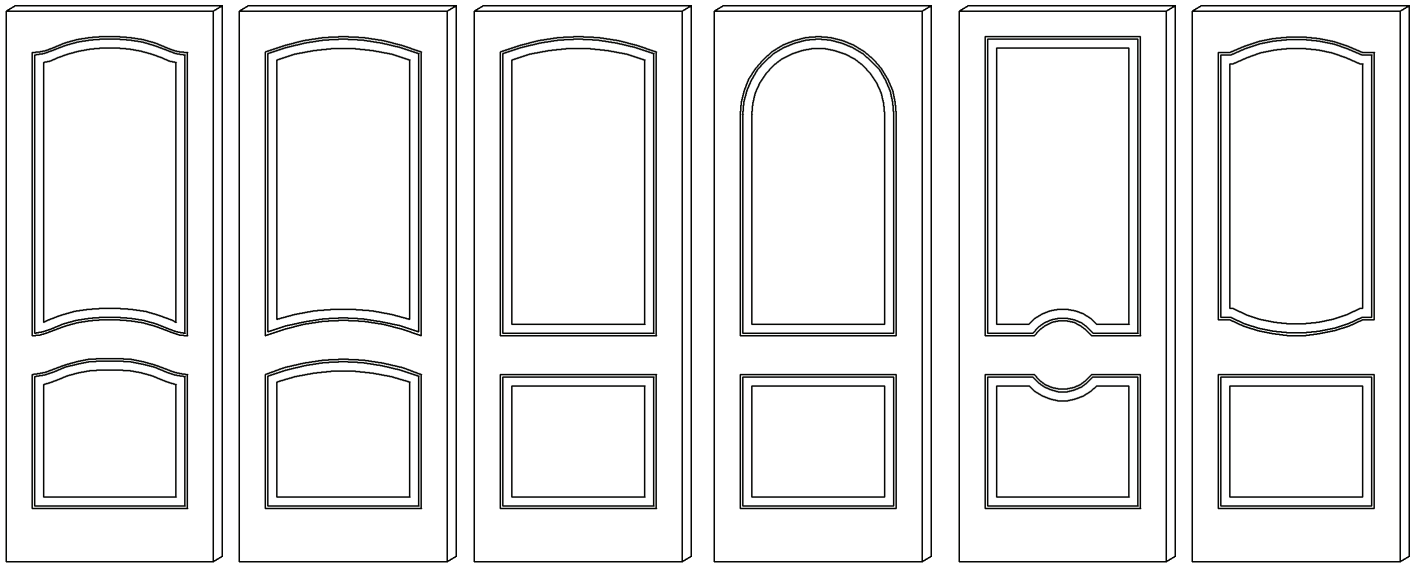

2003

2004

2005

2006

2007

2008